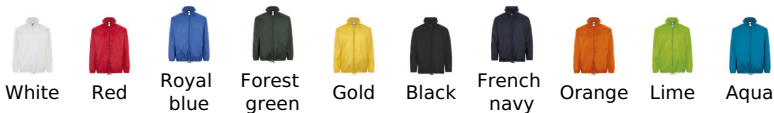

page 149

Quality

100% polyester 210T
UNISEX

Style

Zip opening
Collar containing a hood
Drawcord at hood and at bottom
Elasticated cuffs
2 zip pockets

Available sizes

Sizes	XS	S	M	L	XL	XXL	3XL
A/B	74,5/54	75,5/60	76,5/63	77,5/66	78,5/69	79,5/72	80,5/75

Available colours

Packaging

 Carton size : 58 x 40 x 25 cm

 Weight per carton : 0.00 kg

Related products