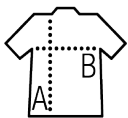

page 149

Quality

100% polyester 210T
UNISEX

Style

Zip opening
Collar containing a hood
Drawcord at hood and at bottom
Elasticated cuffs
2 zip pockets

Available sizes

Sizes	XS	S	M	L	XL	XXL	3XL
A/B	74,5/54	75,5/60	76,5/63	77,5/66	78,5/69	79,5/72	80,5/75

Available colours

Packaging

 Carton size : 58 x 40 x 25 cm

 Weight per carton : 0.00 kg

Related products