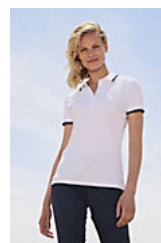

Quality

PIQUÉ 270
100% combed Ringspun cotton
Rib collar and cuffs
Reinforcing tape on neck

Style

Short sleeves
Contrasting striped collar and cuffs
3 tone on tone buttons
Straight hem with contrasted side slits
Cut and sewn

Available sizes

Sizes	S	M	L	XL	XXL
A/B	70/50	72/53	74/56	76/59	78/62

Available colours

Packaging

 Carton size : 57 x 38 x 31 cm

 Weight per carton : 0.00 kg

Related products

SOL'S PRACTICE WOMEN
11366